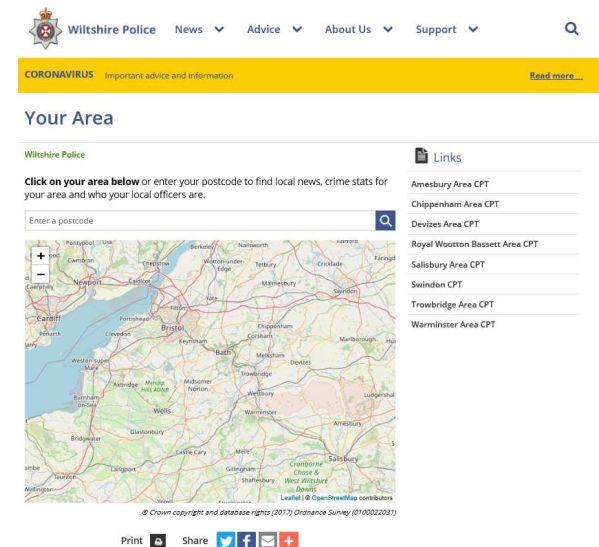

Get Involved

Keep up to date with the latest news and alerts in your area by signing up to our Community Messaging service – www.wiltsmessaging.co.uk

Follow your CPT on social media

- [Royal Wootton Bassett & Cricklade Police Facebook](#)
- [Malmesbury Police Facebook](#)

WILTSHIRE POLICE
Proud to serve and protect our communities